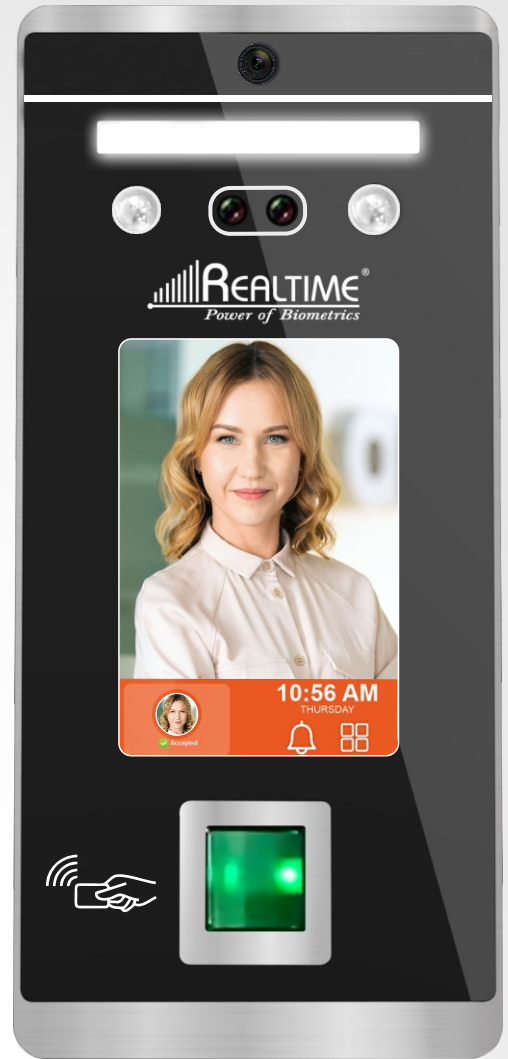

Pro 1100F

REALTIME[®]
Power of Biometrics

pro series

Face Recognition
1500

Finger Capacity
1500

Card Capacity
1500

PIN Capacity
1500

USB Disk

TCP/IP

4G (Optional)

Access Control

Wifi

100%
**Performance
Guarantee**

With Free Cloud Software for Attendance and Access Control Report

Pro SERIES
with Fingerprint

Face with Fingerprint
Attendance and Full

Access Control System

Realtime Pro1100F

with WiFi 

Specifications

» Face capacity	1500
» Card capacity	1500
» Fingerprint capacity	1500
» Password capacity	1500
» Max Attendance log	1,50,000
» Identify mode	Face, Fingerprint, card, password and combinations
» Display	4.3" Inch LCD
» Communication	TCP/IP, WiFi, 4G(Optional)
» U-disk	Supported
» Working voltage	DC12V
» Temperature	Yes
» Working temperature	-10 ⁰ c~ +50 ⁰ c
» Working humidity(RH)	20% ~ 80%
» Self-test function	Supported
» Power management	Sleep Mode
» FAR/ FRR	0.001/1(%)
» Access Control	Built In

Face

TCP/IP

Fingerprint
Scanner

4G
(External)

Personal
Identity Number

Access
Control

RFID Reader

Cloud