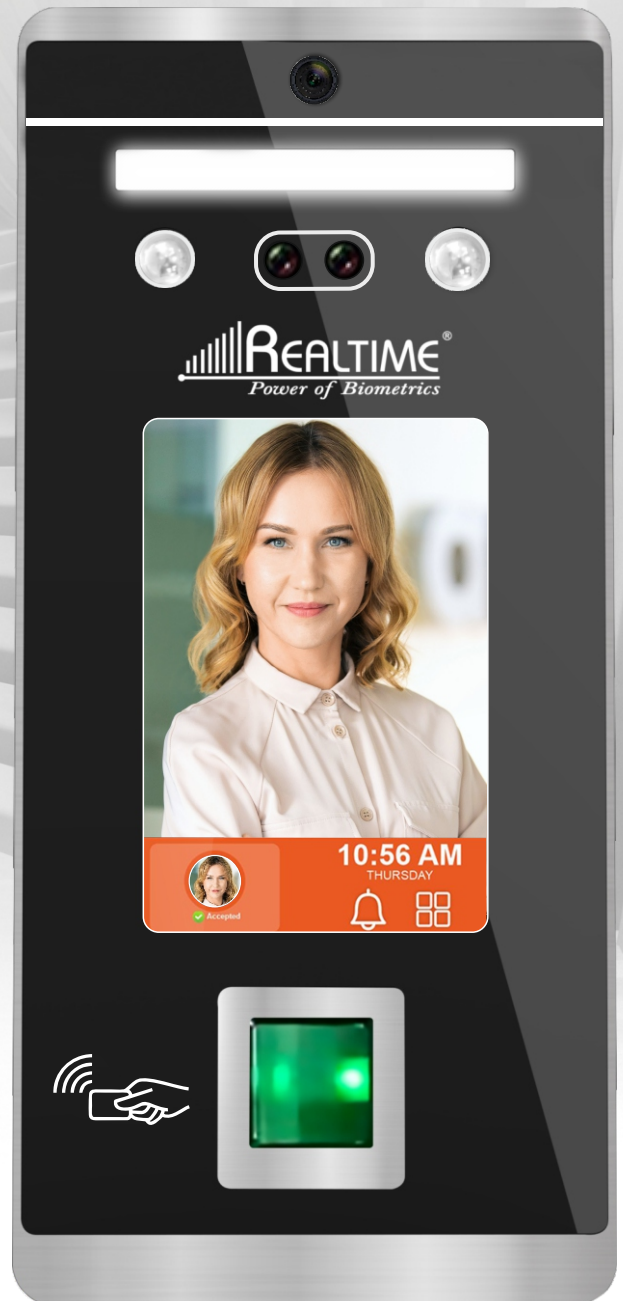

Pro 1100F

REALTIME[®]
Power of Biometrics

pro series

Face Recognition
1500

Finger Capacity
1500

Card Capacity
1500

PIN Capacity
1500

USB Disk

TCP/IP

4G (Optional)

Access Control

Wifi

100%
**Performance
Guarantee**

With Free Cloud Software for Attendance and Access Control Report

Pro SERIES
with Fingerprint

Face with Fingerprint
Attendance and Full

Access Control System

Realtime Pro1100F

with WiFi 

Specifications

» Face capacity	1500
» Card capacity	1500
» Fingerprint capacity	1500
» Password capacity	1500
» Max Attendance log	1,50,000
» Identify mode	Face, Fingerprint, card, password and combinations
» Display	4.3" Inch LCD
» Communication	TCP/IP, WiFi, 4G(Optional)
» U-disk	Supported
» Working voltage	DC12V
» Temperature	Yes
» Working temperature	-10 ⁰ c~ +50 ⁰ c
» Working humidity(RH)	20% ~ 80%
» Self-test function	Supported
» Power management	Sleep Mode
» FAR/ FRR	0.001/1(%)
» Access Control	Built In

Face

TCP/IP

Fingerprint
Scanner

4G
(External)

Personal
Identity Number

Access
Control

RFID Reader

Cloud