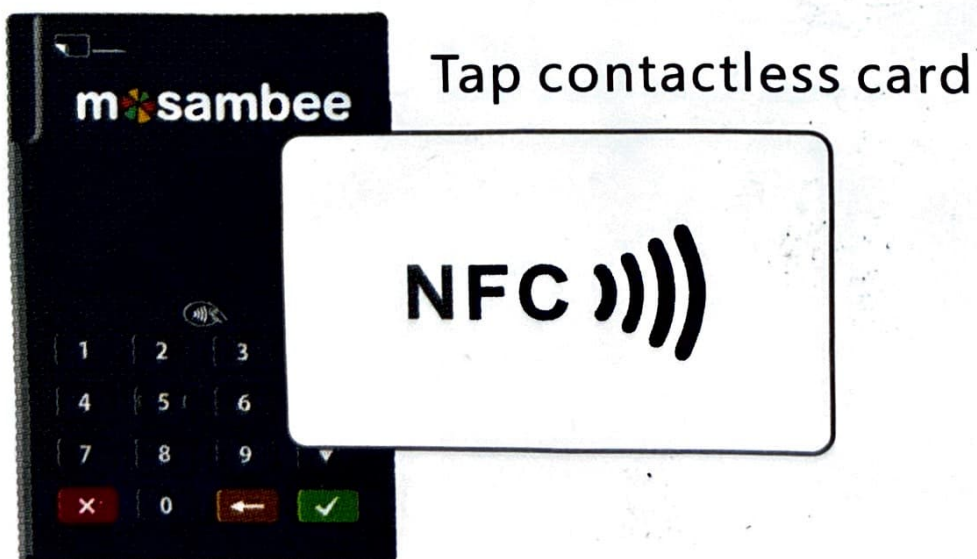

## QPOS Mini

can be connected seamlessly via Bluetooth to Android or iOS Smartphones & Tablets.

LED Indicator

Power On/Off

## **LED Indicator**

Power indicator will light up

## **Power On/Off**

Press this key for 2 seconds

Swipe magnetic stripe card

Insert smart card

Cancel    Delete    Confirm